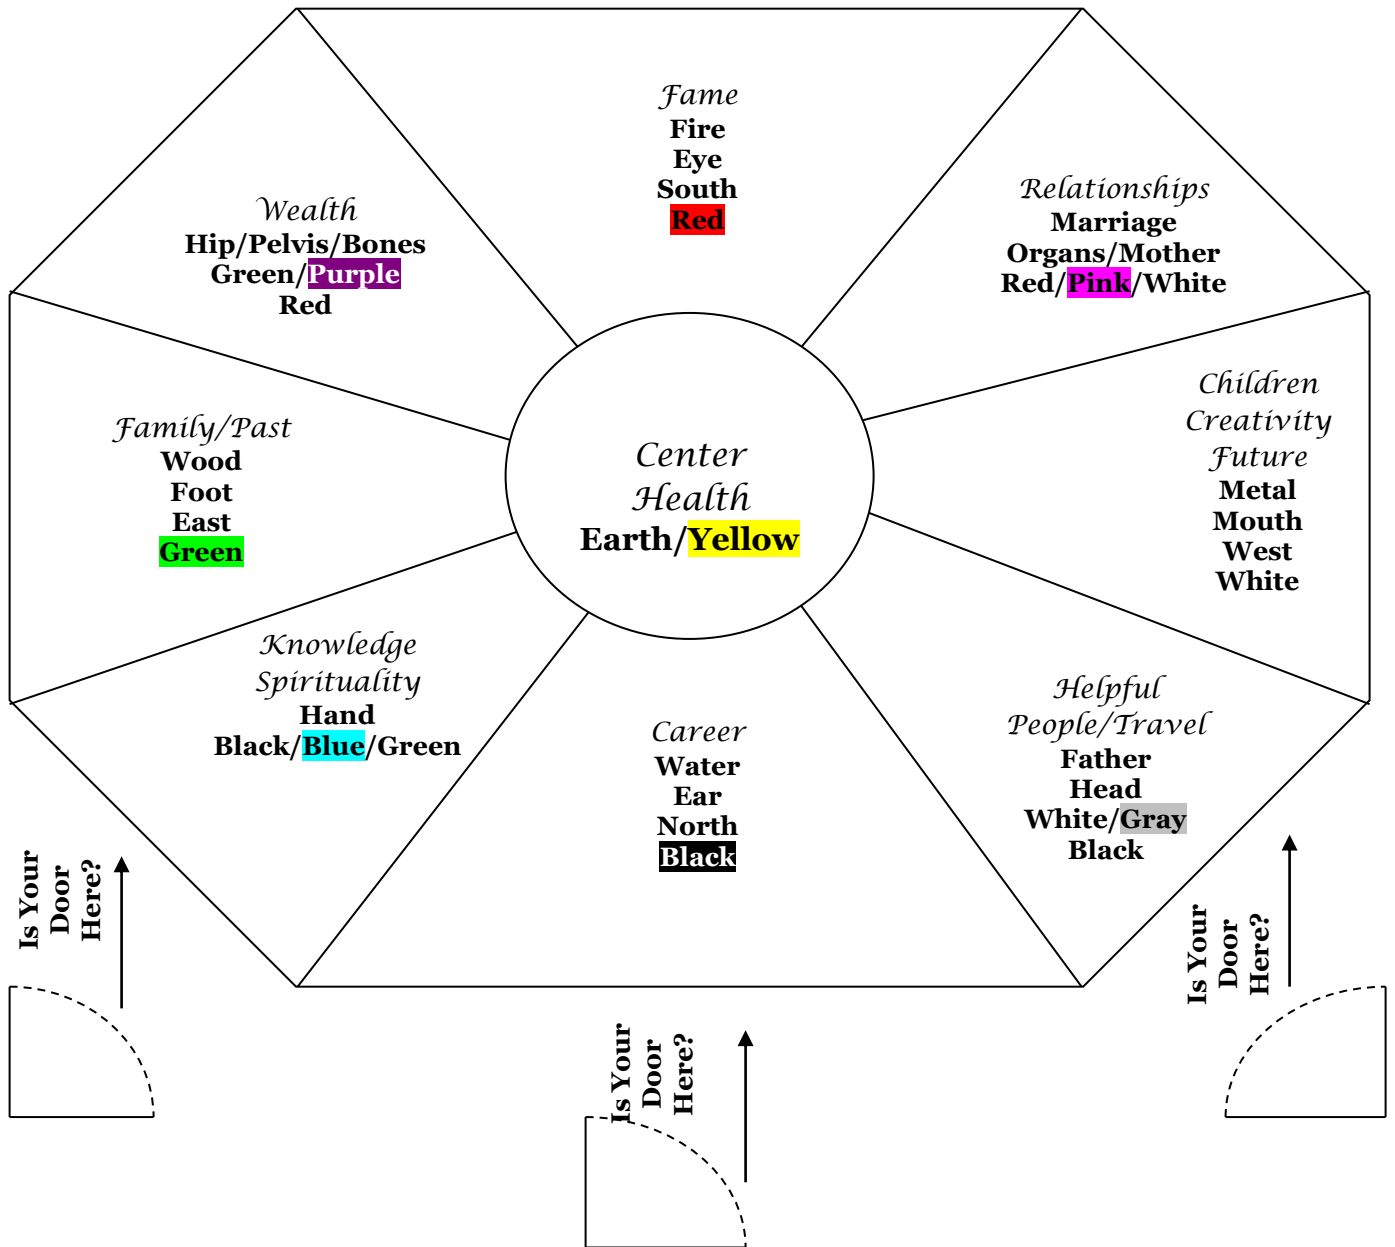

The Bagua – Feng Shui Map

The entry door is always located in one of three areas: Knowledge, Career, or Helpful People. With your back to the door, is the door located in one of the three positions shown along the wall behind you? Does the door overlap more than one area?